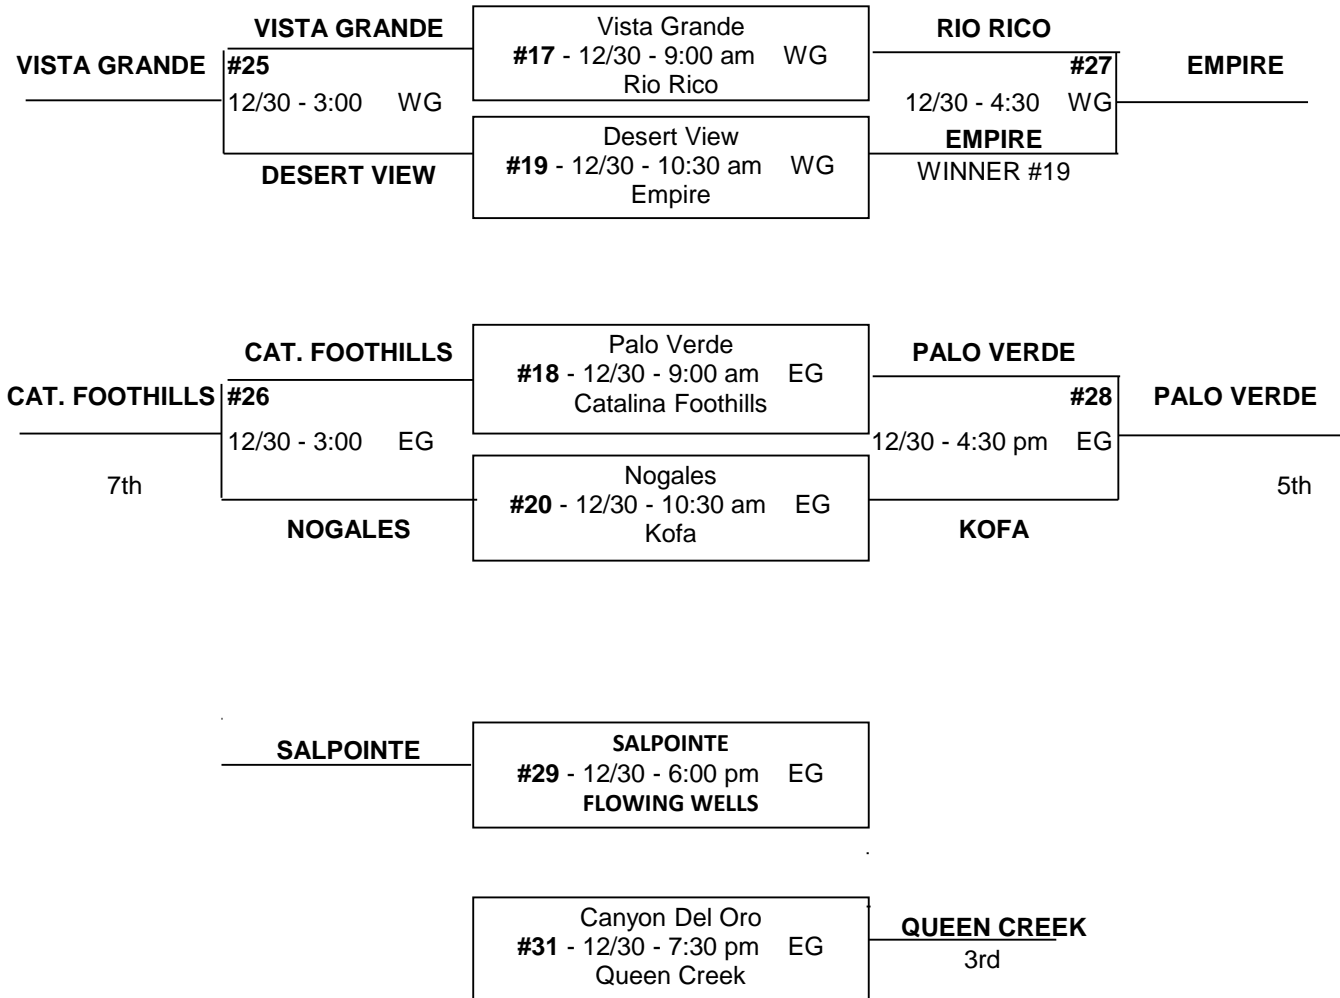

# FLOWING WELLS HOLIDAY SHOOTOUT 2016

EG = EAST GYM  
 WG = WEST GYM  
 TOP TEAM = HOME TEAM = LIGHT  
 BOTTOM TEAM = VISITOR TEAM = DARK