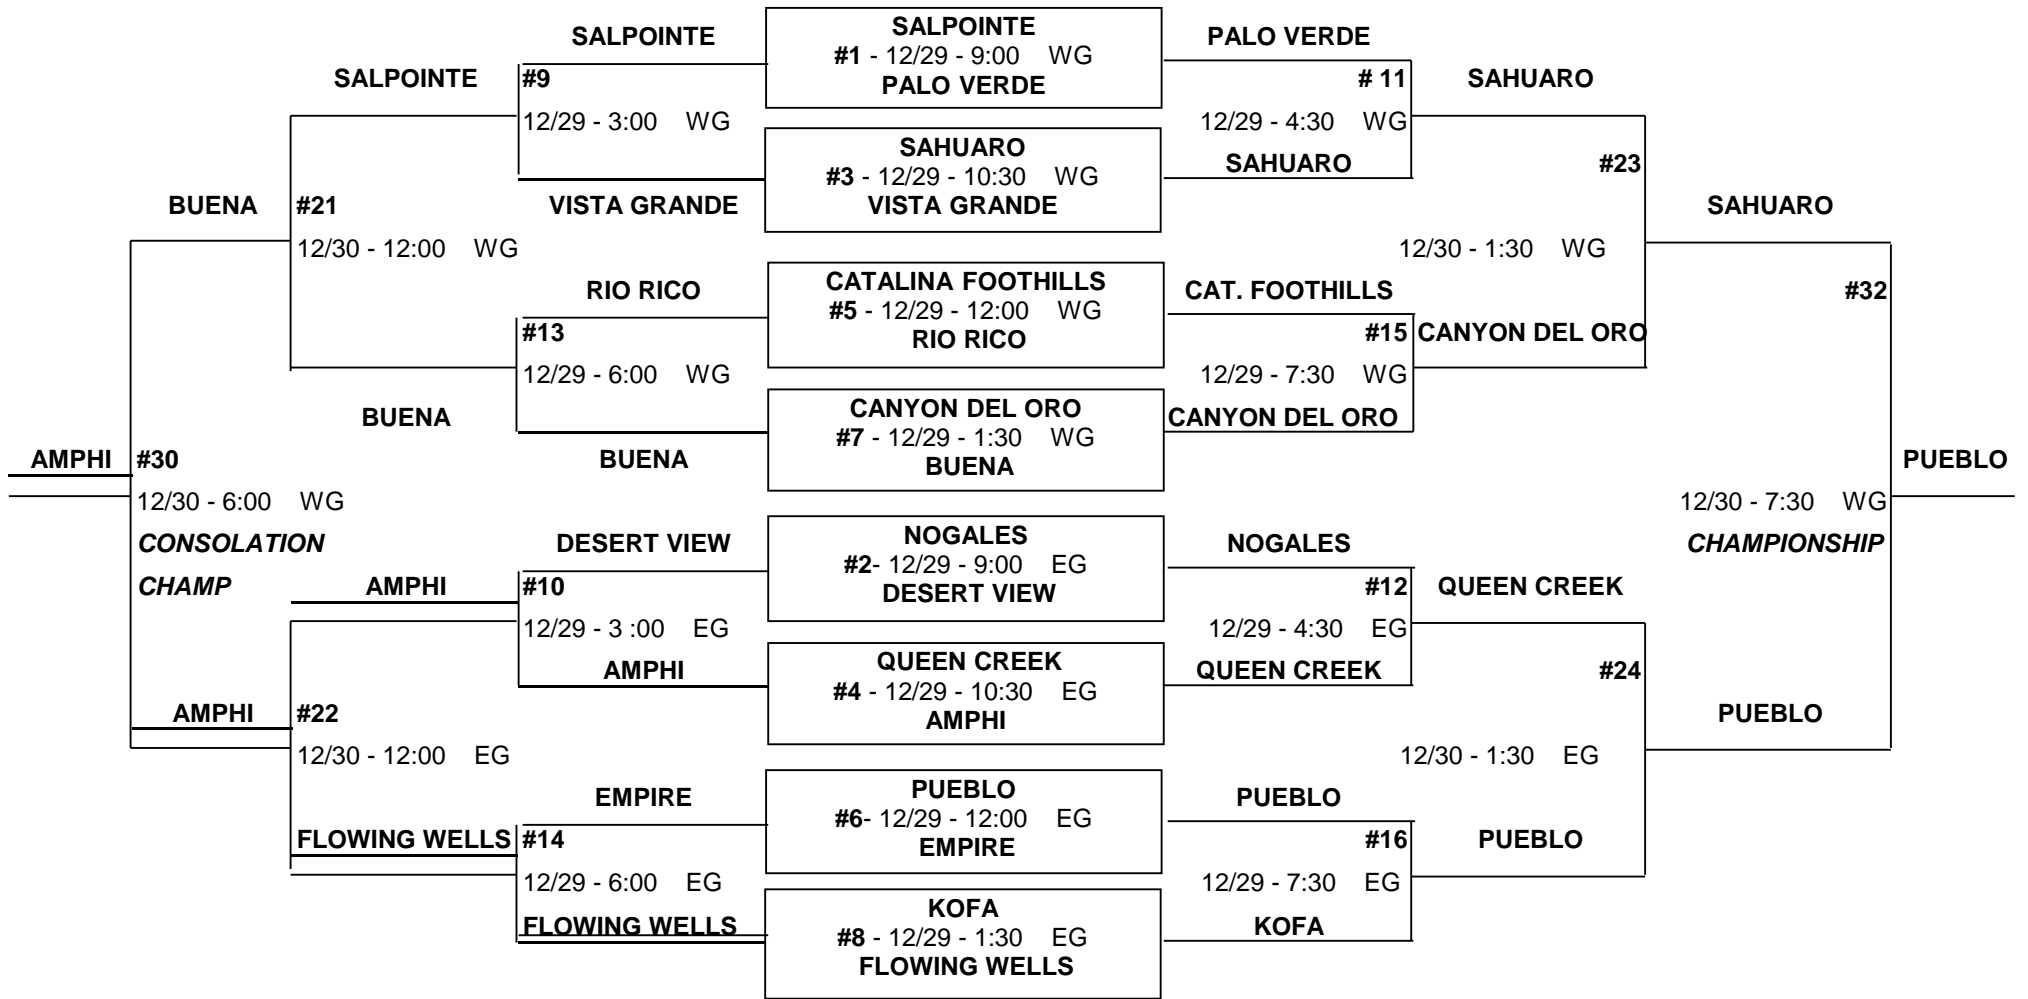

# FLOWING WELLS HOLIDAY SHOOTOUT 2016

EG = EAST GYM  
 WG = WEST GYM  
 TOP TEAM = HOME TEAM = LIGHT  
 BOTTOM TEAM = VISITOR TEAM = DARK