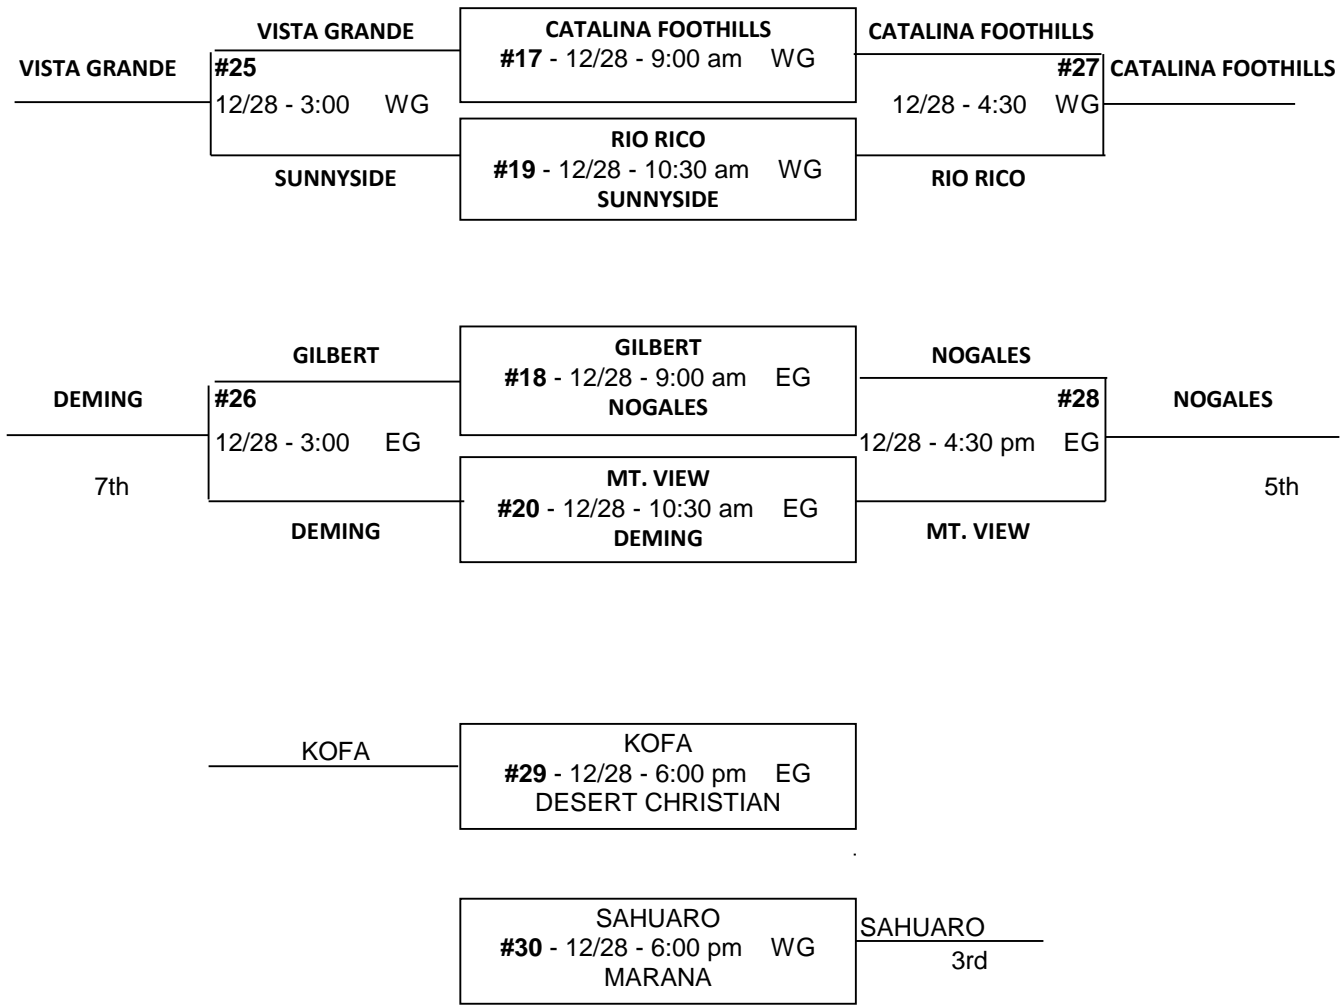

FLOWING WELLS HOLIDAY SHOOTOUT 2013

EG = EAST GYM
 WG = WEST GYM
 TOP TEAM = HOME TEAM = LIGHT
 BOTTOM TEAM = VISITOR TEAM = DARK

FLOWING WELLS HOLIDAY SHOOTOUT 2013

EG = EAST GYM
WG = WEST GYM
TOP TEAM = HOME TEAM = LIGHT
BOTTOM TEAM = VISITOR TEAM = DARK