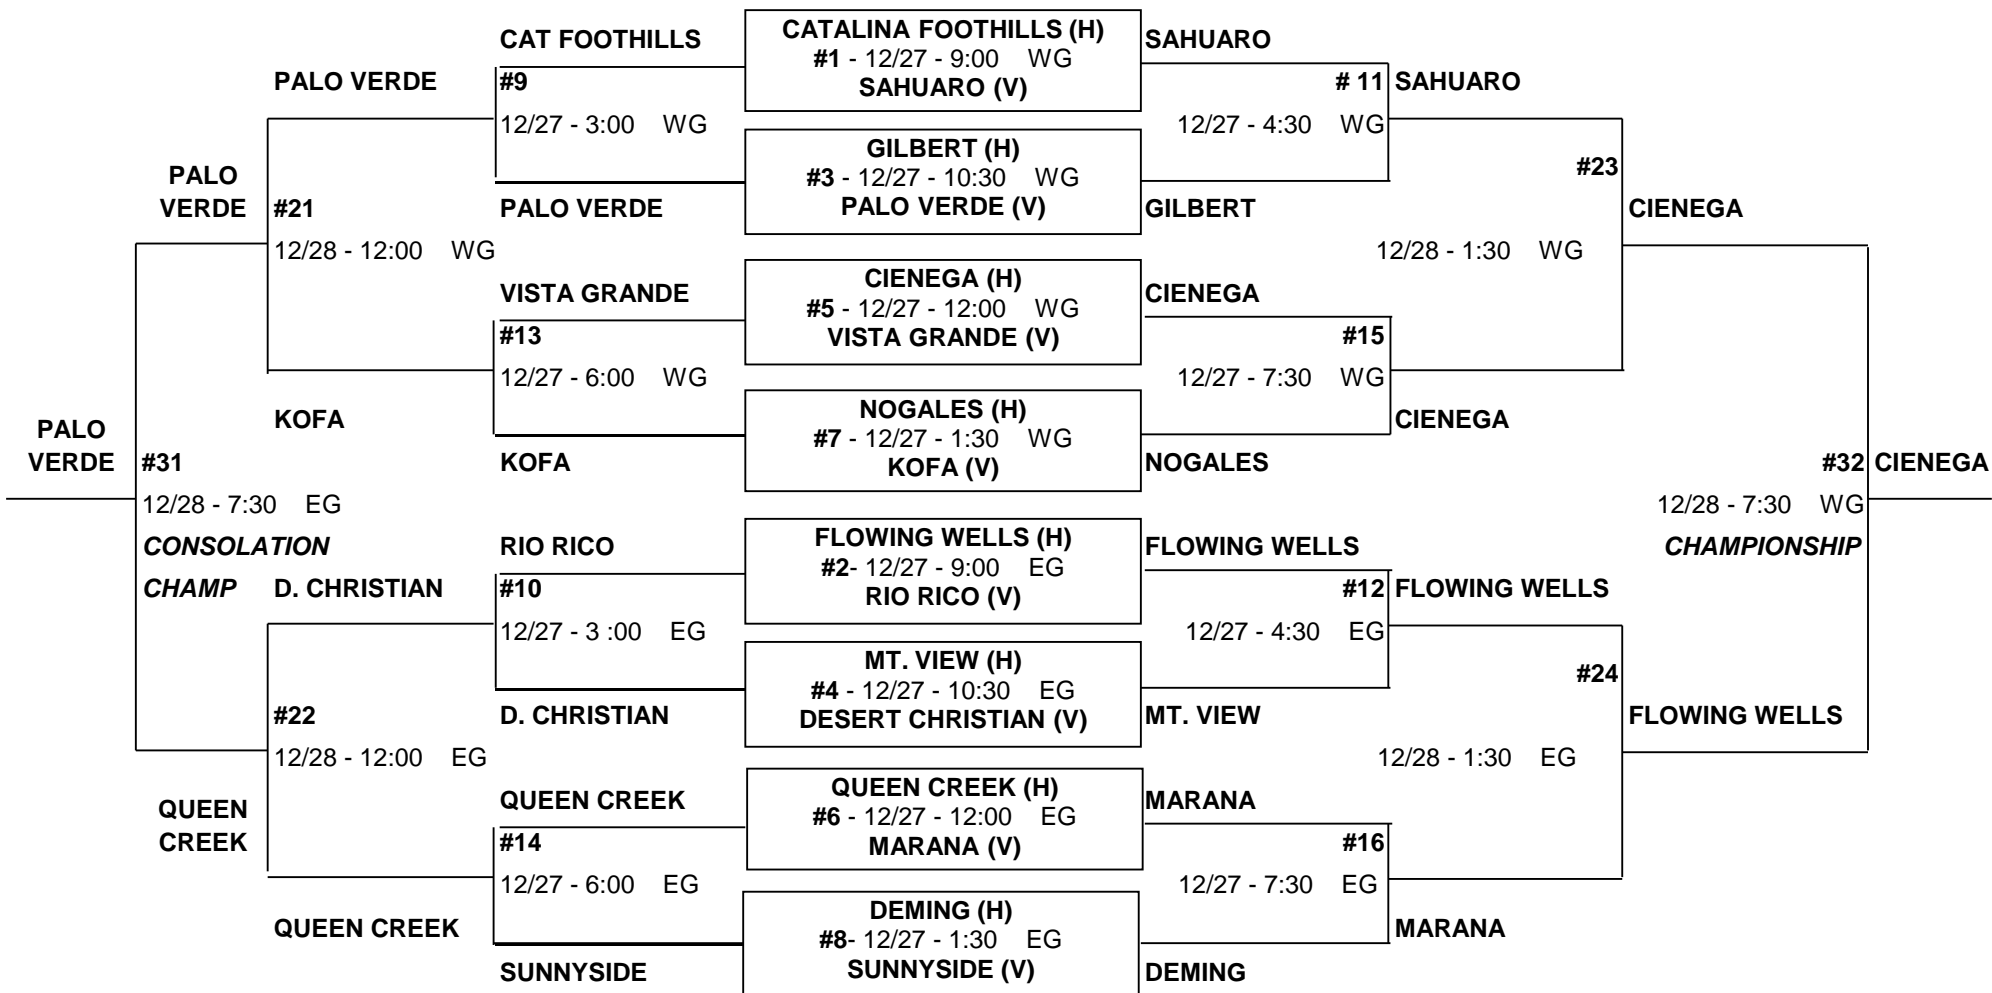

FLOWING WELLS HOLIDAY SHOOTOUT 2013

EG = EAST GYM
 WG = WEST GYM
 TOP TEAM = HOME TEAM = LIGHT
 BOTTOM TEAM = VISITOR TEAM = DARK

FLOWING WELLS HOLIDAY SHOOTOUT 2013

EG = EAST GYM
WG = WEST GYM
TOP TEAM = HOME TEAM = LIGHT
BOTTOM TEAM = VISITOR TEAM = DARK